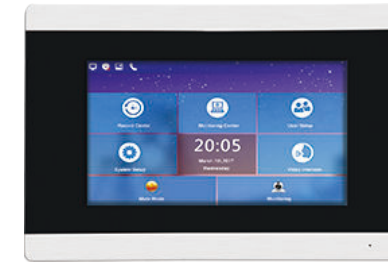

Indoor Monitor

Digital SIP Villa video intercom system

JT7704T