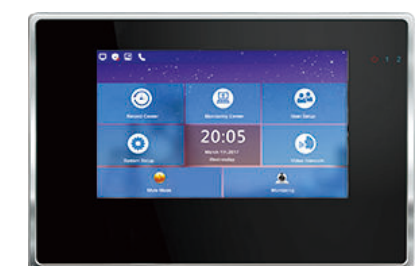

Digital SIP Apartment Video Intercom System ▶

Outdoor Station

Digital SIP Apartment video intercom system

JT7202

Features

- 4.3" LCD screen / 7" LCD screen
- 1.0MP camera, 90° angle view
- CAT5 network cable connection, easy to install
- RFID card & code access
- Aluminium housing, physical button
- Call every monitor and guard center
- Duplex communication
- Ip53 waterproof level
- IR LED light for better night vision
- Flush mount

JT7201

Indoor Monitor

Digital SIP Apartment video intercom system

JT7709T-D

Features

- Support IOS & Android smart phone remote control
- Device to device in TCP/IP protocol, device to smart phone in SIP protocol
- Digital system, CAT5 network cable connection
- Duplex communication, support intercom between monitors
- The call will transfer to smart phone if no one answer from monitor within 30/60/90s optional
- Max. support 32G SD card, and leave message max. 45s
- Ringtone user-defined imported by SD card, support Mp3 format
- 8 security zones alarm(support connecting smoke detector...etc)

Indoor Monitor

Digital SIP Villa video intercom system

JT7704T

JT7703T

JT7718T

JT7714T

Specifications

Model	JT7709T/JT7704T/JT7718T/JT7703T/JT7714T
Monitor	7" TFT touch screen
Resolution	800(H)x3(RGB)x480(V)
Connect Mode	CAT5 network cable
Intercom Mode	Duplex communication
Leave Message Time	30/60/90s optional
Ringtone	Definition
Conversation Duration	Max.180s
Power Consumption	400mA Max.
Power Supply	External power DC12V
Operation Temp	-40°C~50°C
Installation	Surface mount