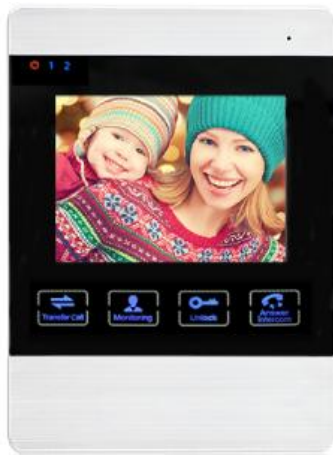

# 4 inch/4.3 inch indoor monitor

JT401

JT402

JT403

JT404

JT406

JT415

JT417