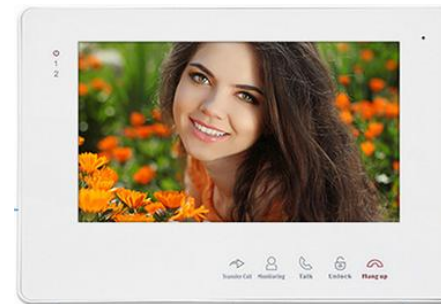

# Digital SIP Apartment Video Door Phone

# 7 inch indoor monitor

84709AHD  
Touch Screen

84710AHD  
Touch Screen

84711AHD  
Touch Screen

84712AHD  
Touch Screen

84714AHD  
Touch Screen

84718AHD

84719AHD