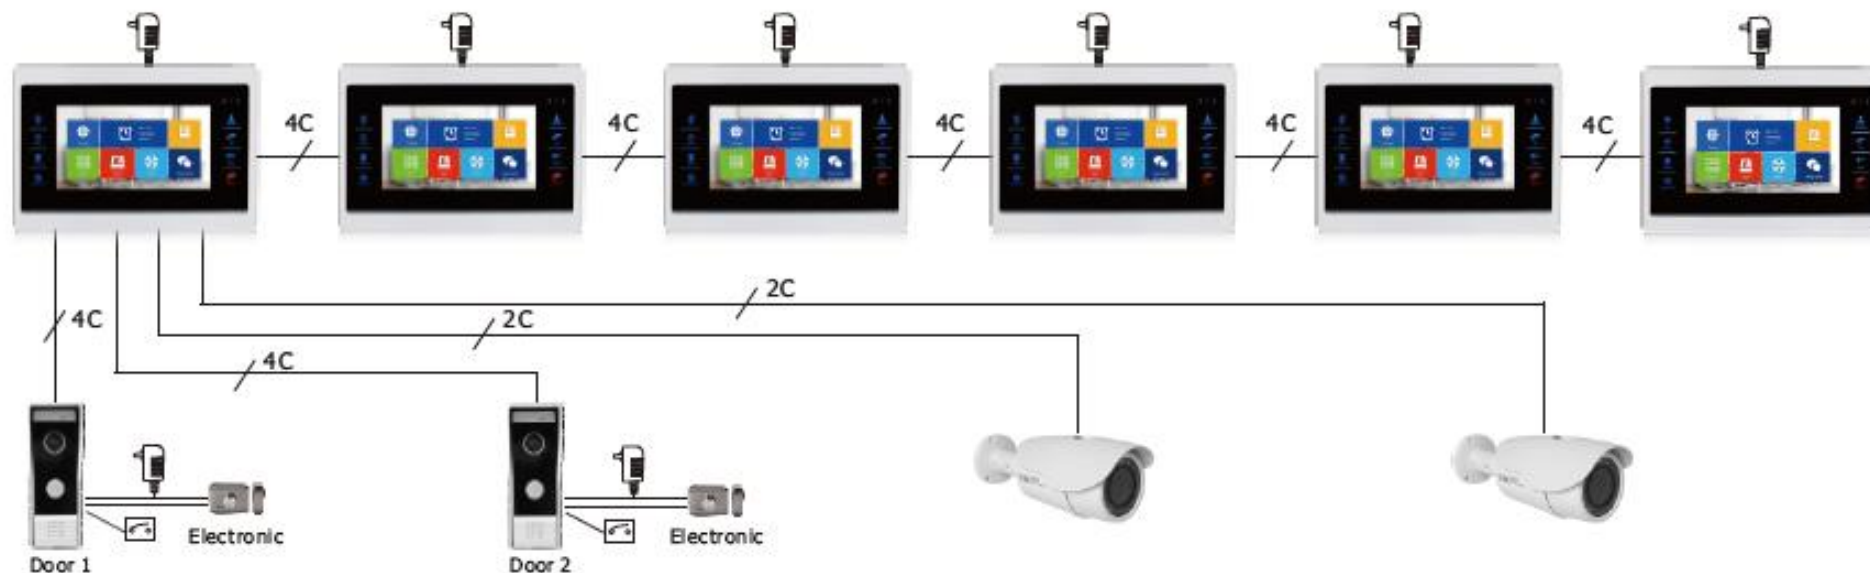

## Main Feature:

- AHD720P/960P/CVBS video input.
- Photo frame/MP3 & MP4 player/Clock & voice message/background music/wallpaper.
- Talk/Unlock/Monitor/Internal call/Transfer call/picture memory/video record/Motion detection.
- Support maximum 32G SD card.
- Pinhole camera 68° /wide angle camera 110° , AHD 720P/960P, 1.0MP/1.30MP.
- Waterproof IP65,with rain cover and angle bracket.
- With IR-CUT for better night view.
- 4 wire system, support maximum 2 outdoor stations + 6 indoor monitors + 2 CCTV cameras + 2 PIR alarms.