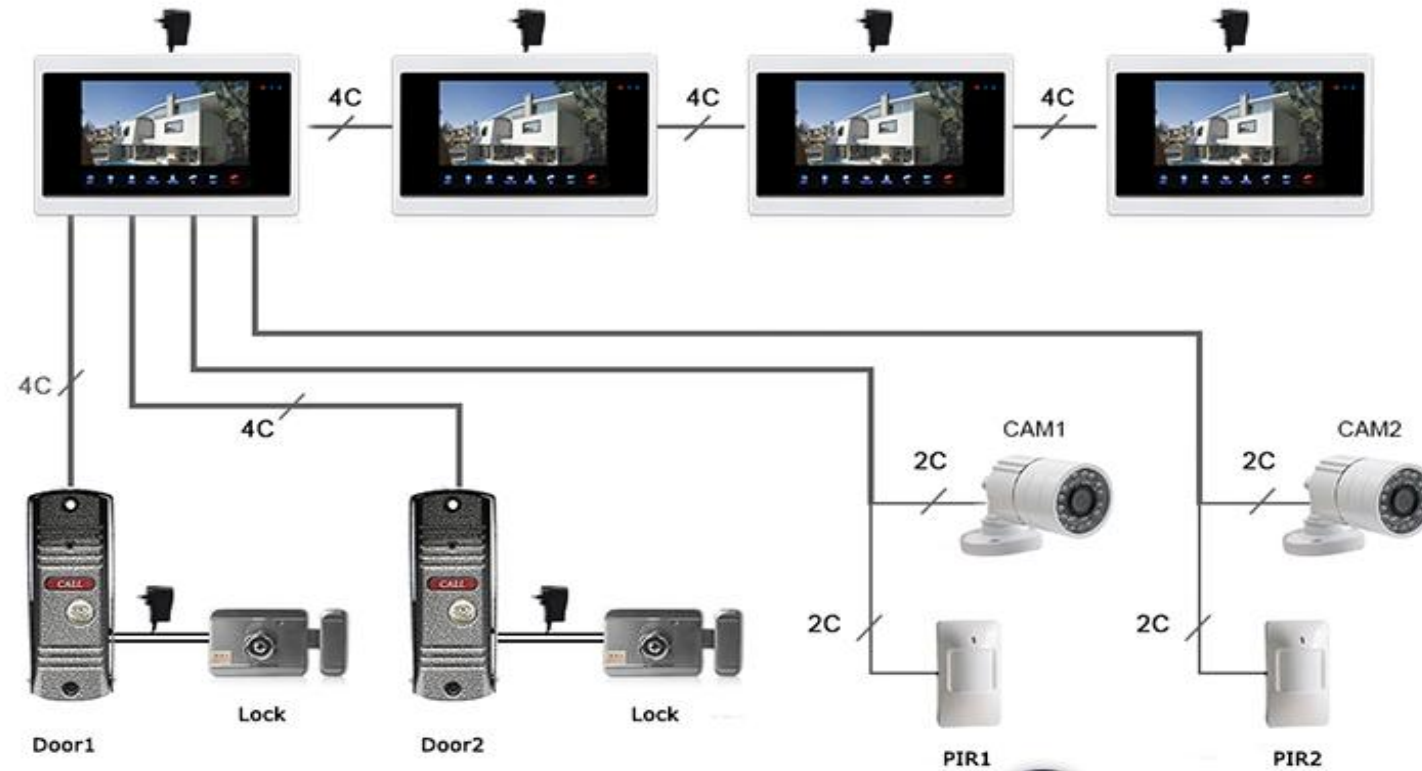

4 Wire Villa Video Door Phone

Main Feature:

- •Waterproof IP65 (main board covered lacquer).
- •IR LED lighting for better night vision.
- •Time & clock display when standby.
- •Leave a voice message(if no answer from monitor, the outdoor station will remind you to leave a voice message).
- •Built-in motion detection.
- •Multi-language for OSD menu.